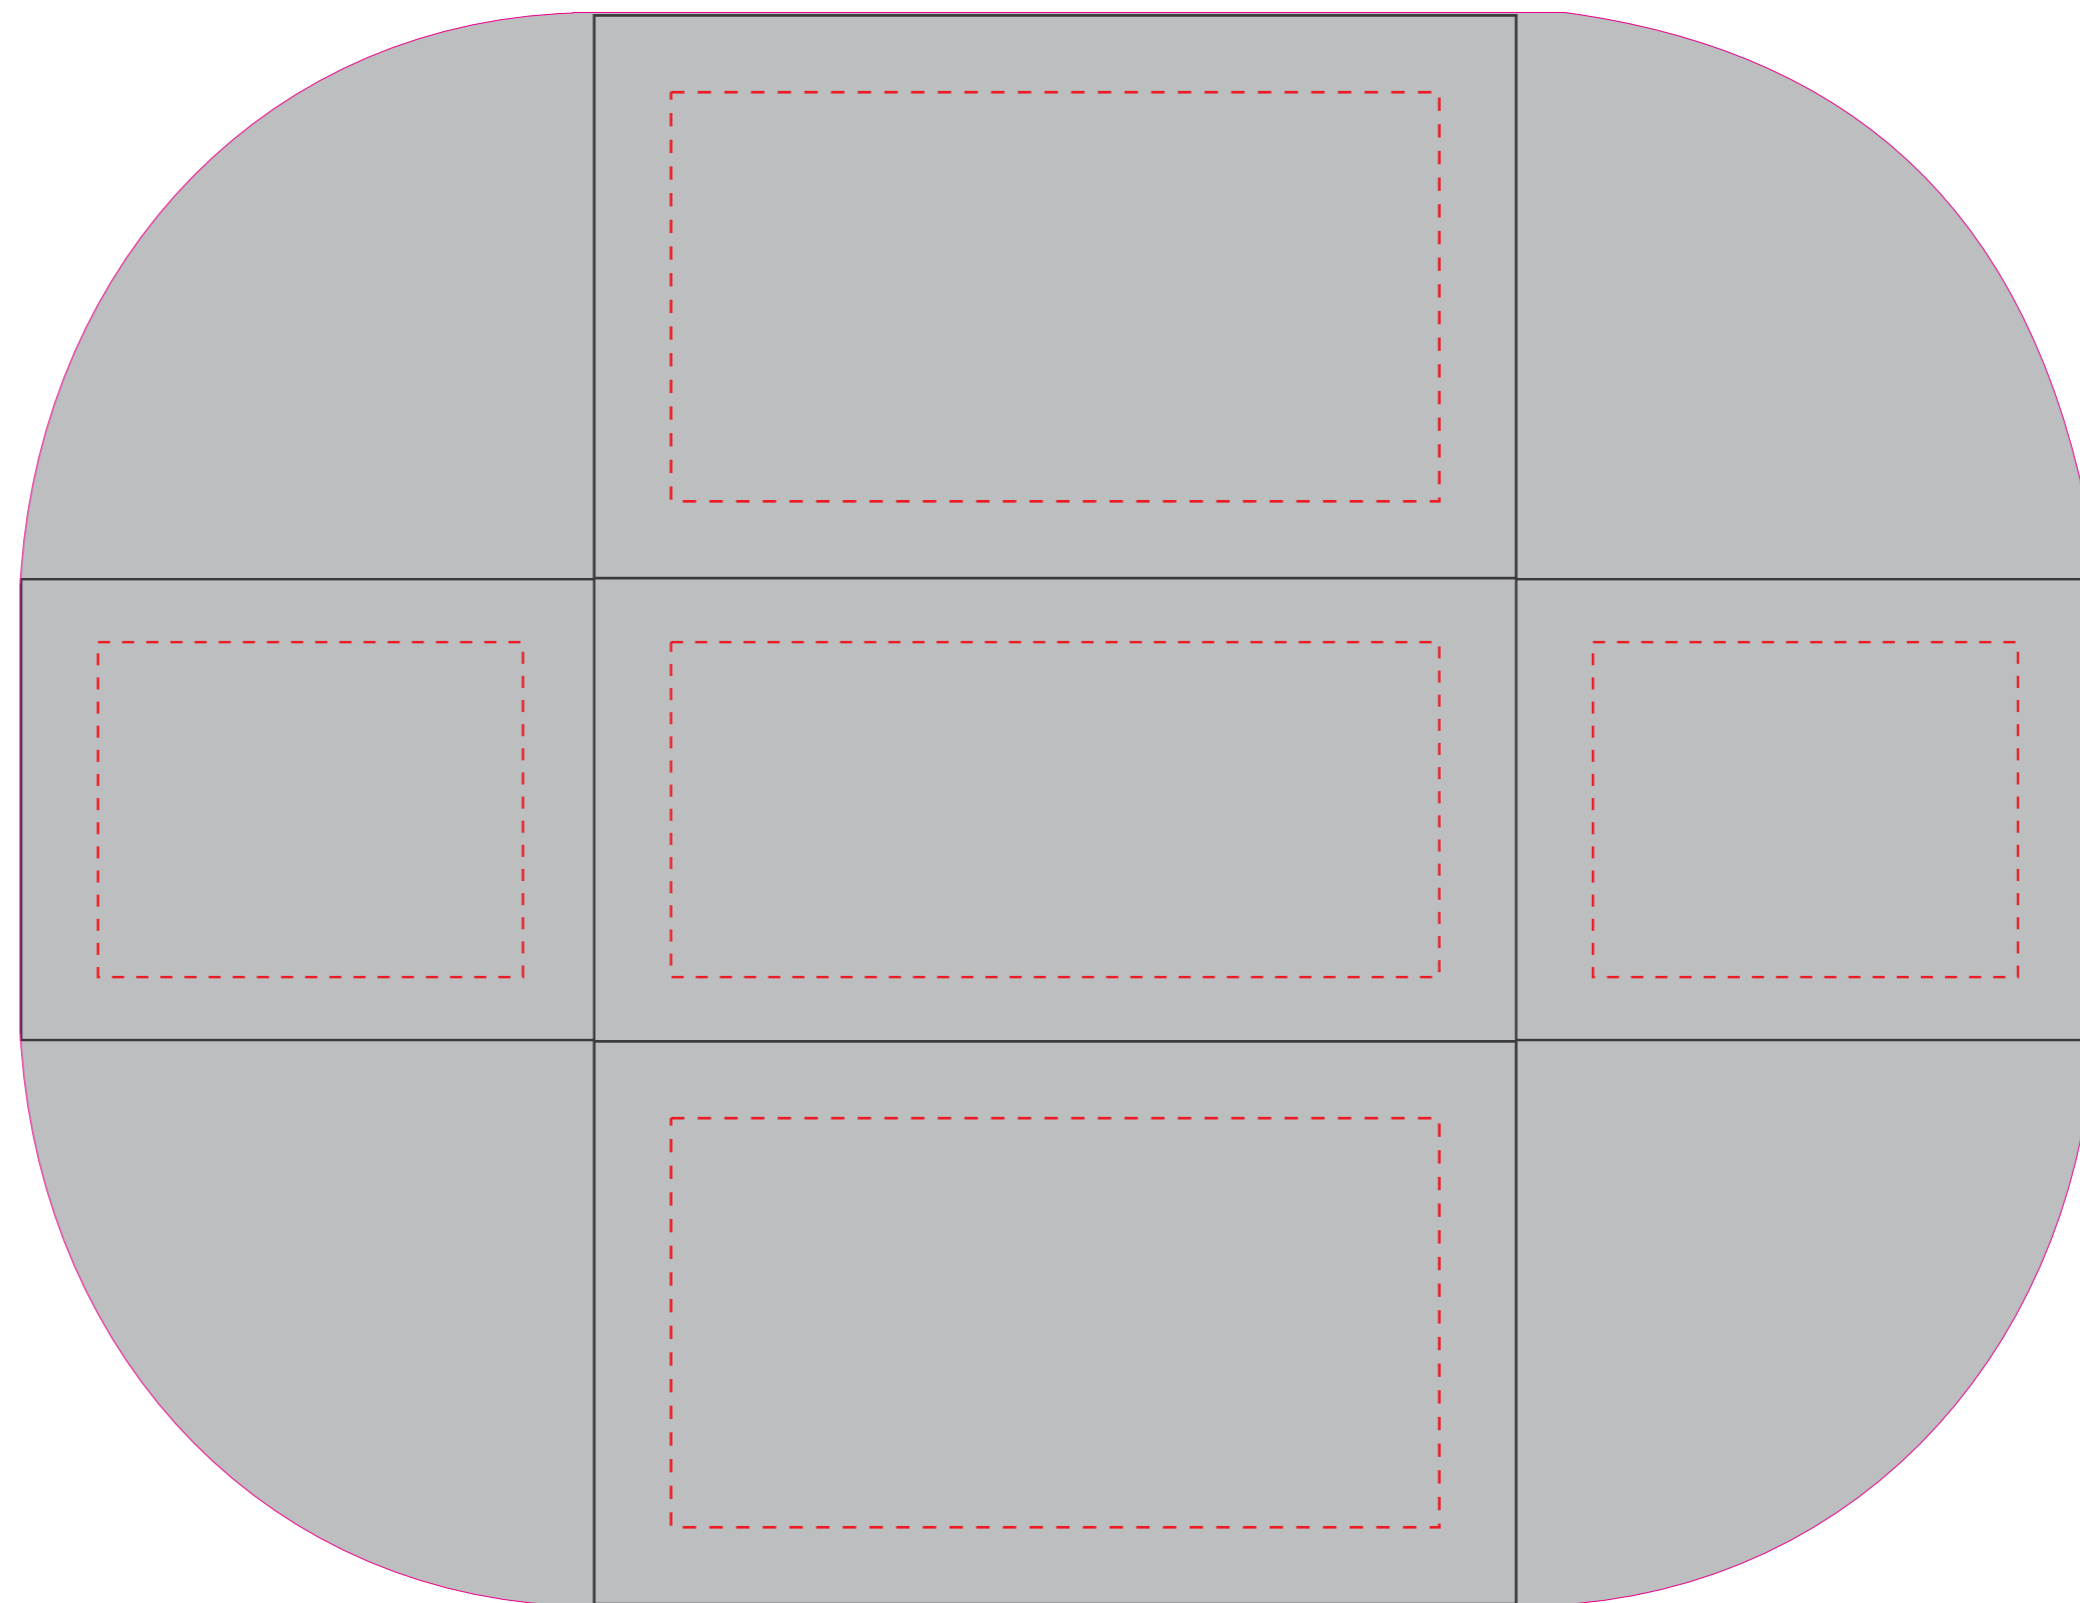

# Table Cover Template

Table Drape | 4ft | Regular | 4-Sided

 Drape Background

 Graphic Safe Area

## ART GUIDELINES

- Template is setup to 10% scale
- **DO NOT** resize template and/or change size or shape.
- Allow background color to bleed into pole sleeve
- Art can be printed outside of the safe zone but it is recommended to keep important text within the graphical safe area.
- Convert all text to outlines
- Document should be setup in CMYK color mode
- Convert all text to outlines
- Use Pantone Solid Coated Colors to ensure the best color matching. Final output will be in Solid Uncoated Colors.
- Use CMYK for gradients
- Save and send file as PDF

**TABLE DIMENSION: 48"L x 24"W x 30"H**