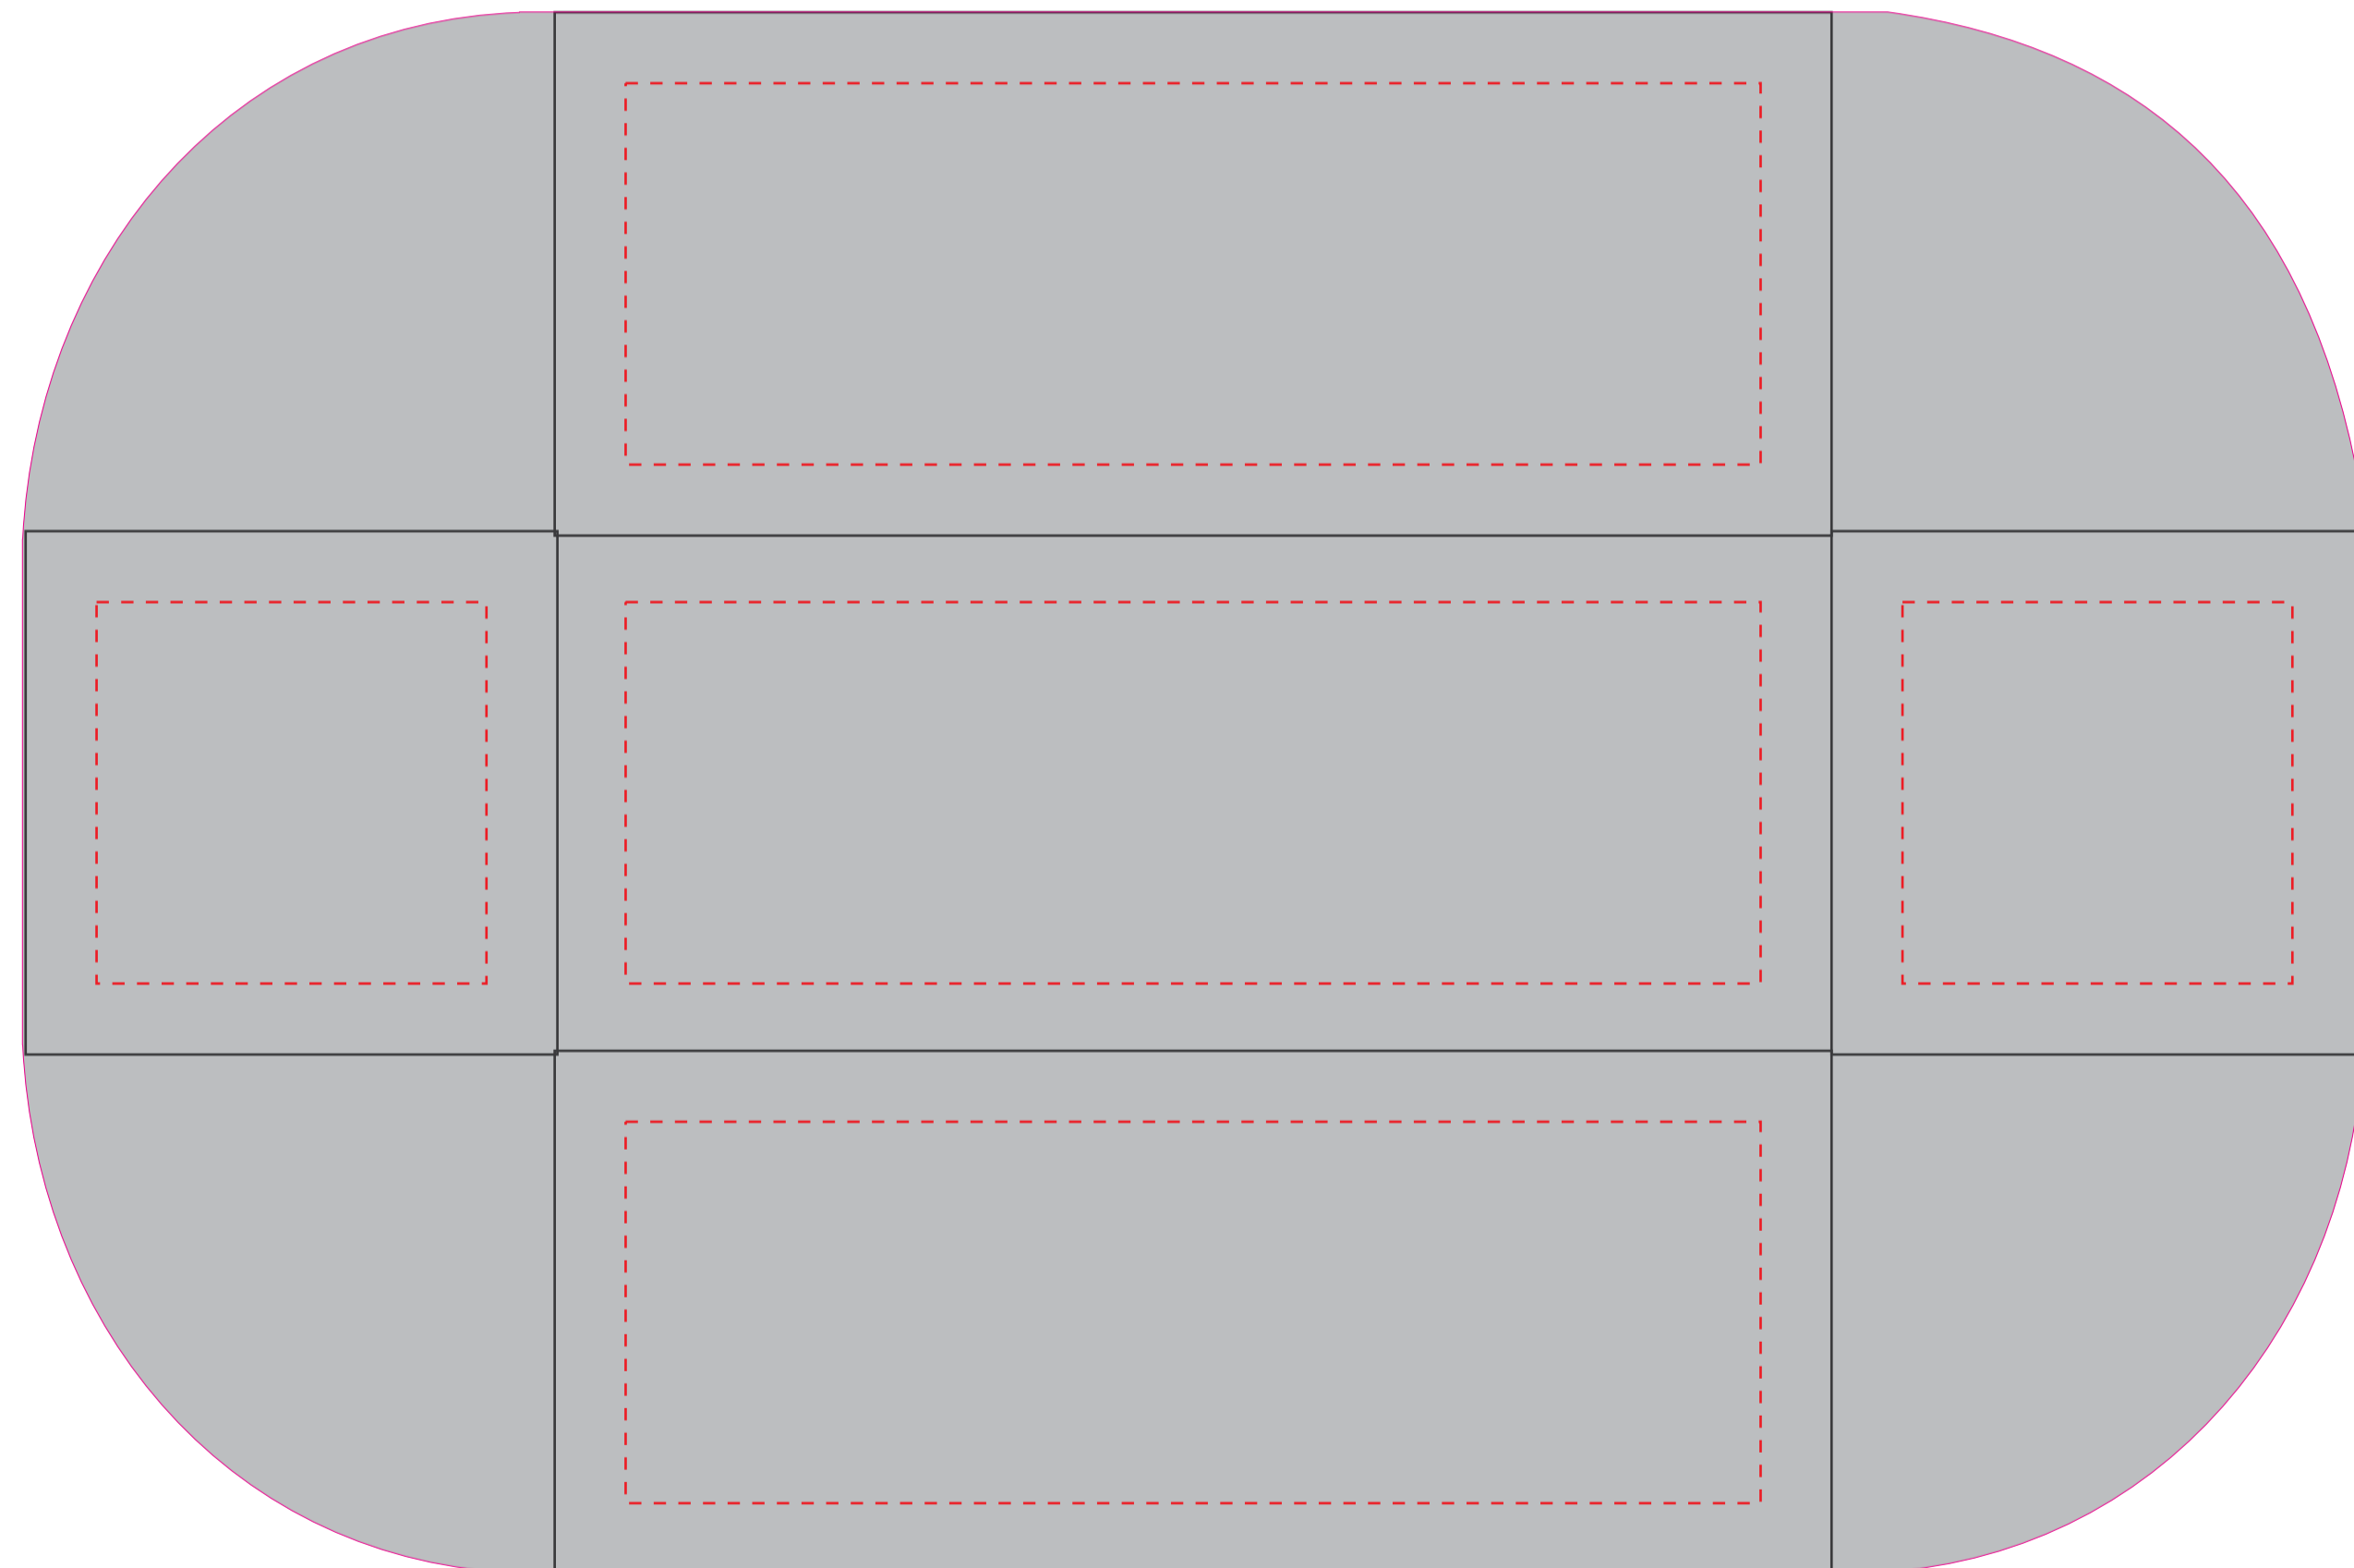

# Table Cover Template

Table Drape | 6ft | Regular | 4-Sided

 Drape Background

 Graphic Safe Area

## ART GUIDELINES

- Template is setup to 10% scale
- **DO NOT** resize template and/or change size or shape.
- Allow background color to bleed into pole sleeve
- Art can be printed outside of the safe zone but it is recommended to keep important text within the graphical safe area.
- Convert all text to outlines
- Document should be setup in CMYK color mode
- Convert all text to outlines
- Use Pantone Solid Coated Colors to ensure the best color matching. Final output will be in Solid Uncoated Colors.
- Use CMYK for gradients
- Save and send file as PDF

88"

132"